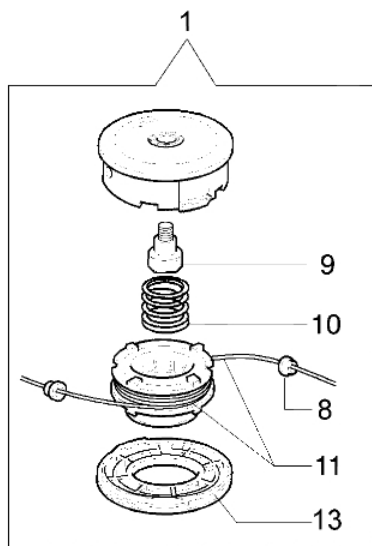

8

WALBRO WT -442C

- 5 KIT MENBRANE & GUARNIZIONI DIAPHRAGM & GASKET SET
- 3 KIT RIPARAZIONE REPAIR KIT

8

ZAMA C1Q-E7A

- 38 KIT MENBRANE & GUARNIZIONI DIAPHRAGM & GASKET SET
- 37 KIT RIPARAZIONE REPAIR KIT

Ref.Nu	Q.ty	Item number	Description	Technical bulletin
1	2	2318542	Screw	
2	1	074000147	Cover	
3	1	074000150	Repair kit	
4	1	074000238	Cover	
5	1	074000151	Diaphragm set	
6	1	2318572	Fuel pump	
7	1	095000164	Ring	
8	1	074000397	Carburetor kit C1Q-E10	
9	1	2318592	Valve	
10	1	2318191	Cover	
11	4	035000162	Screw	
12	1	093500115	Spring	
13	1	074000143	Screw H	
14	1	093500269	Screw L	
15	1	035000165	Spring	
16	1	072700214	Spring	
17	1	072700209	Shaft	
18	1	2318211	Pin	
19	1	003300209	Screw	
20	1	072700211	Shutter	
21	1	094600148	Spring	
22	1	074000240	Adjust.screw	
24	2	2318521	Screw	
25	1	2318526	Cover	
26	1	2318875	Pump	
27	1	2318874	Cover	
28	1	2318872	Shutter	
29	1	2318388	Screw	
30	1	2318412	Hooking spring	
31	1	2318387	Ring	
32	1	2318871	Shaft	
33	1	2318528	Spring	
34	1	2318532	Spring	
35	1	2318882	Screw L	
36	1	2318881	Screw H	
37	1	2318886	Repair kit	
38	1	2318885	Diaphragm set	
39	1	2318880	Cover	
40	4	2318522	Screw	
41	1	2318392	Filter	
42	1	2318535	Ring	
43	1	2318527	Screw	
45	1	003300201	Spindle	
46	1	003300202	Screw	
47	2	2318876	Screw	

Ref.Nu	O.ty	Item number	Description	Technical bulletin
1	1	4199039AR	Compl. nylon head Ø3	BT3-076-08/07
2	1	3960040R	Screw	
3	1	4174278	Plate	
4	4	3802004CR	Screw	
5	1	4174283A	Skirt w/blade	
6	1	4174275R	Blade	
7	1	61042011A	Guard assy	
8	2	4199005A	Bushing	
9	1	4199008B	Insert	
10	1	4199004	Spring	
11	1	4199031A	Nylon spool Ø3	
12	1	4199026B	Cover	BT3-076-08/07
13	1	4199046	Cover	BT3-076-08/07
14	1	61052031	Tool kit	
15	1	4179164R	Harness	
16	1	074000328	Labels kit	
17	1	61112059A	Compl. nylon head Ø3	
18	1	4095673AR	3t blade	
19	1	63019010A	Quick load nylon head Ø3	
20	1	4199048R	Spring	
21	1	4199049	Nylon spool	
22	1	61110076	Insert	
23	1	63050016	Hooking spring	
24	1	63019012A	Quick load nylon head Ø3	