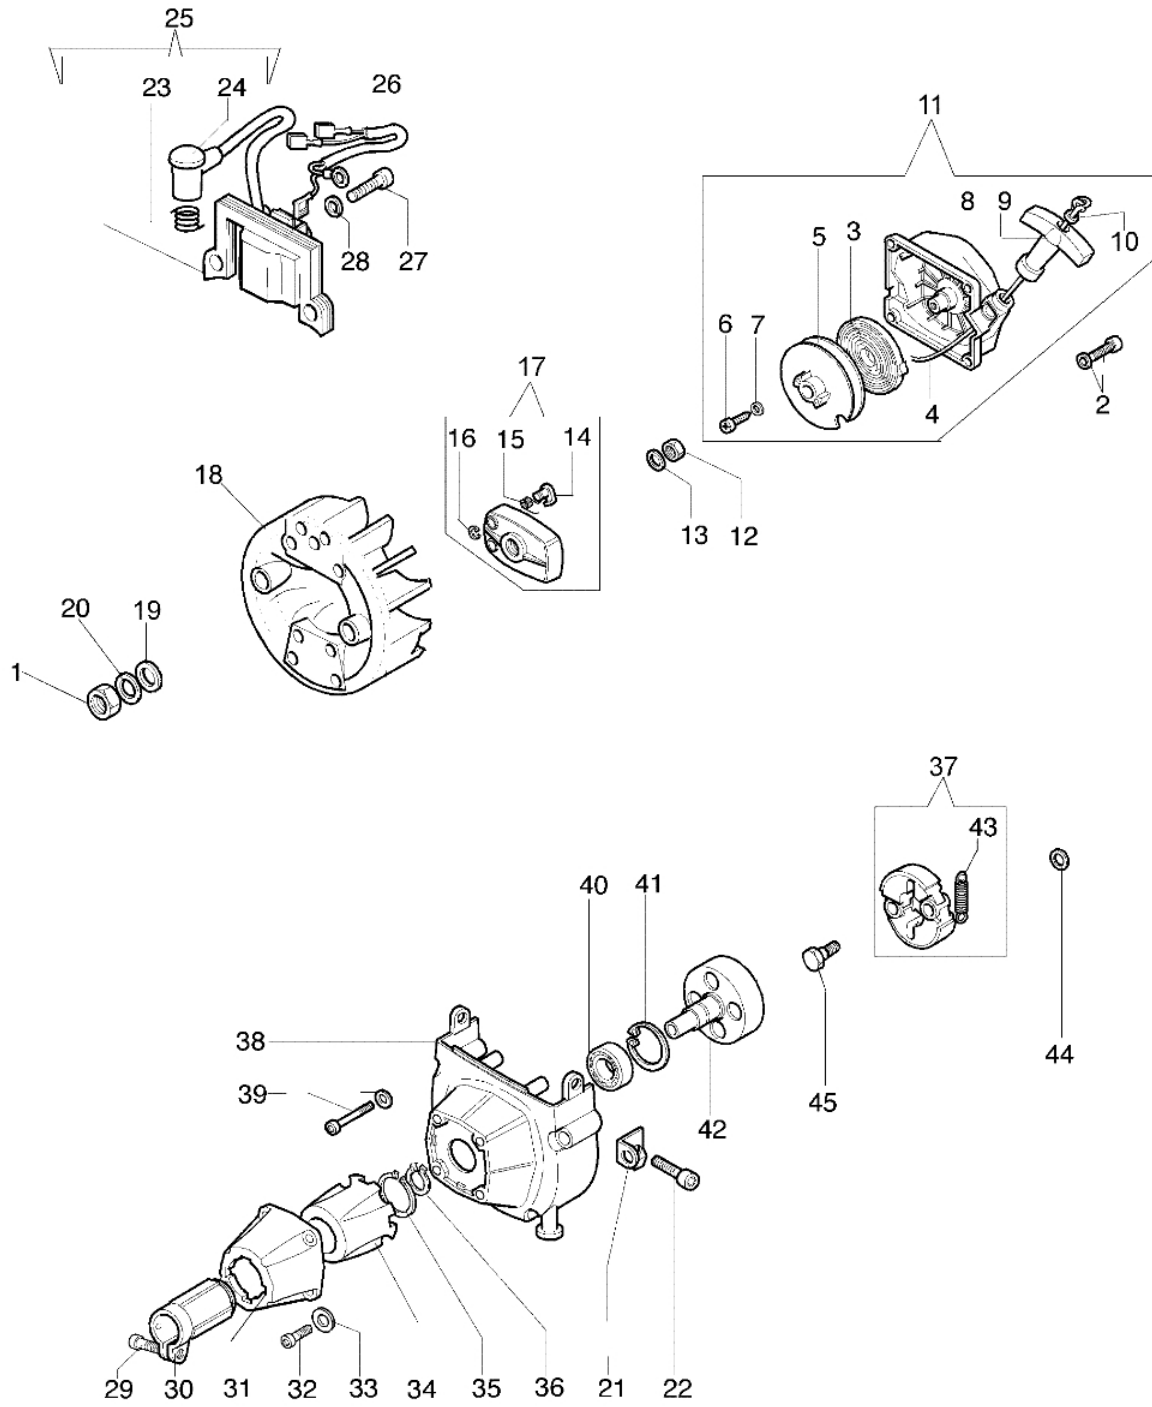

740 T Brushcutter - Starter assy and clutch

Ref.Nu	O.ty	Item number	Description	Technical bulletin
1	1	3912009	Nut	
2	4	61052008R	Screw	
3	1	004000132R	Spring	
4	1	4098073R	Starter rope	
5	1	072700085BR	Pulley	
6	1	094600041AR	Screw	
7	1	3918005	Washer	
8	1	072700089	Bushing	
9	1	093500397	Starter handle	
10	1	006000829	Washer	
11	1	072700468AR	Starter assy	
12	1	072700235	Nut	
13	1	005000361	Washer	
14	2	072700087	Pawl	
15	2	072700088R	Spring	
16	2	3026004	Ring	
17	1	072700466	Clutch driver	
18	1	074000378R	Flywheel	
19	1	3818011A	Washer	
20	1	3916010	Washer	
21	1	072700072	Support	
22	1	3801010R	Screw	
23	1	094600169	Spring	
24	1	094600097A	Spark plug cap	
25	1	072700391R	Ignition coil	
26	1	4179087A	Cable	
27	2	006000064	Screw	
28	2	3833073	Washer	
29	1	3801022	Screw	
30	1	074000244A	Sleeve	
31	1	074000212R	Cover	
32	4	3801011	Screw	
33	4	072700189	Washer	
34	1	074000027	AV-mount	
35	1	074000030	Ring	
36	1	3024015	Ring	
37	1	4191153AR	Clutch	
38	1	072700472AR	Starter case	
39	4	61052005	Screw	
40	1	3035019R	Bearing	
41	1	3025022	Ring	
42	1	4191030R	Clutch drum	
43	1	4191028R	Spring	
44	2	072700188	Washer	
45	2	4191027ER	Pin	