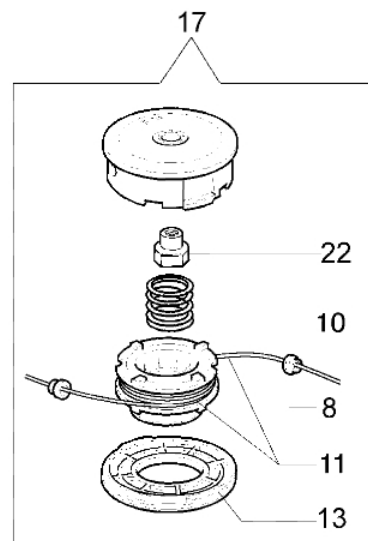

8

WALBRO WT -442C

- 5 KIT MENBRANE & GUARNIZIONI DIAPHRAGM & GASKET SET
- 3 KIT RIPARAZIONE REPAIR KIT

8

ZAMA C1Q-E7A

- 38 KIT MENBRANE & GUARNIZIONI DIAPHRAGM & GASKET SET
- 37 KIT RIPARAZIONE REPAIR KIT

Ref.Nu	Q.ty	Item number	Description	Technical bulletin
1	2	2318542	Screw	
2	1	074000147	Cover	
3	1	074000150	Repair kit	
4	1	074000238	Cover	
5	1	074000151	Diaphragm set	
6	1	2318572	Fuel pump	
7	1	095000164	Ring	
8	1	074000397	Carburetor kit C1Q-E10	
9	1	2318592	Valve	
10	1	2318191	Cover	
11	4	035000162	Screw	
12	1	093500115	Spring	
13	1	074000143	Screw H	
14	1	093500269	Screw L	
15	1	035000165	Spring	
16	1	072700214	Spring	
17	1	072700209	Shaft	
18	1	2318211	Pin	
19	1	003300209	Screw	
20	1	072700211	Shutter	
21	1	094600148	Spring	
22	1	074000240	Adjust.screw	
24	2	2318521	Screw	
25	1	2318526	Cover	
26	1	2318875	Pump	
27	1	2318874	Cover	
28	1	2318872	Shutter	
29	1	2318388	Screw	
30	1	2318412	Hooking spring	
31	1	2318387	Ring	
32	1	2318871	Shaft	
33	1	2318528	Spring	
34	1	2318532	Spring	
35	1	2318882	Screw L	
36	1	2318881	Screw H	
37	1	2318886	Repair kit	
38	1	2318885	Diaphragm set	
39	1	2318880	Cover	
40	4	2318522	Screw	
41	1	2318392	Filter	
42	1	2318535	Ring	
43	1	2318527	Screw	
45	1	003300201	Spindle	
46	1	003300202	Screw	
47	2	2318876	Screw	

Ref.Nu	O.ty	Item number	Description	Technical bulletin
1	1	4199039AR	Compl. nylon head Ø3	BT3-076-08/07
2	1	3960040R	Screw	
3	1	4174278	Plate	
4	4	3802004CR	Screw	
5	1	4174283A	Skirt w/blade	
6	1	4174275R	Blade	
7	1	61042011A	Guard assy	
8	2	4199005A	Bushing	
9	1	4199008B	Insert	
10	1	4199004	Spring	
11	1	4199031A	Nylon spool Ø3	
12	1	4199026B	Cover	BT3-076-08/07
13	1	4199046	Cover	BT3-076-08/07
14	1	61052031	Tool kit	
15	1	4179164R	Harness	
16	1	074000328	Labels kit	
17	1	61112059A	Compl. nylon head Ø3	
18	1	4095673AR	3t blade	
19	1	63019010A	Quick load nylon head Ø3	
20	1	4199048R	Spring	
21	1	4199049	Nylon spool	
22	1	61110076	Insert	
23	1	63050016	Hooking spring	
24	1	63019012A	Quick load nylon head Ø3	