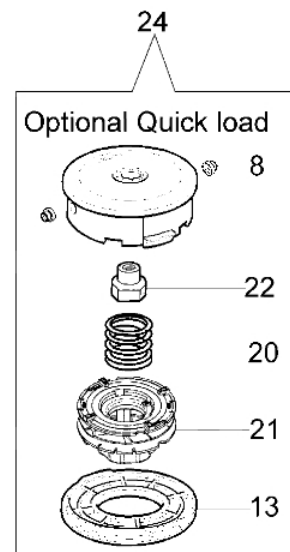

8

WALBRO WT -442C

- 5 KIT MENBRANE & GUARNIZIONI DIAPHRAGM & GASKET SET
- 3 KIT RIPARAZIONE REPAIR KIT

8

ZAMA C1Q-E7A

- 38 KIT MENBRANE & GUARNIZIONI DIAPHRAGM & GASKET SET
- 37 KIT RIPARAZIONE REPAIR KIT

Ref.Nu	Q.ty	Item number	Description	Technical bulletin
1	2	2318542	Screw	
2	1	074000147	Cover	
3	1	074000150	Repair kit	
4	1	074000238	Cover	
5	1	074000151	Diaphragm set	
6	1	2318572	Fuel pump	
7	1	095000164	Ring	
8	1	074000397	Carburetor kit C1Q-E10	
9	1	2318592	Valve	
10	1	2318191	Cover	
11	4	035000162	Screw	
12	1	093500115	Spring	
13	1	074000143	Screw H	
14	1	093500269	Screw L	
15	1	035000165	Spring	
16	1	072700214	Spring	
17	1	072700209	Shaft	
18	1	2318211	Pin	
19	1	003300209	Screw	
20	1	072700211	Shutter	
21	1	094600148	Spring	
22	1	074000240	Adjust.screw	
24	2	2318521	Screw	
25	1	2318526	Cover	
26	1	2318875	Pump	
27	1	2318874	Cover	
28	1	2318872	Shutter	
29	1	2318388	Screw	
30	1	2318412	Hooking spring	
31	1	2318387	Ring	
32	1	2318871	Shaft	
33	1	2318528	Spring	
34	1	2318532	Spring	
35	1	2318882	Screw L	
36	1	2318881	Screw H	
37	1	2318886	Repair kit	
38	1	2318885	Diaphragm set	
39	1	2318880	Cover	
40	4	2318522	Screw	
41	1	2318392	Filter	
42	1	2318535	Ring	
43	1	2318527	Screw	
45	1	003300201	Spindle	
46	1	003300202	Screw	
47	2	2318876	Screw	

Ref.Nu	O.ty	Item number	Description	Technical bulletin
1	1	4199039AR	Compl. nylon head Ø3	BT3-076-08/07
2	1	3960040R	Screw	
3	1	4174278	Plate	
4	4	3802004CR	Screw	
5	1	4174283A	Skirt w/blade	
6	1	4174275R	Blade	
7	1	61042011A	Guard assy	
8	2	4199005A	Bushing	
9	1	4199008B	Insert	
10	1	4199004	Spring	
11	1	4199031A	Nylon spool Ø3	
12	1	4199026B	Cover	BT3-076-08/07
13	1	4199046	Cover	BT3-076-08/07
14	1	61052031	Tool kit	
15	1	4179164R	Harness	
16	1	074000328	Labels kit	
17	1	61112059A	Compl. nylon head Ø3	
18	1	4095673AR	3t blade	
19	1	63019010A	Quick load nylon head Ø3	
20	1	4199048R	Spring	
21	1	4199049	Nylon spool	
22	1	61110076	Insert	
23	1	63050016	Hooking spring	
24	1	63019012A	Quick load nylon head Ø3	