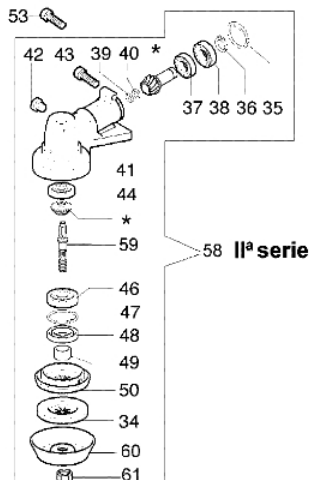

740 T Brushcutter - Starter assy and clutch

Ref.Nu	O.ty	Item number	Description	Technical bulletin
1	1	3912009	Nut	
2	4	61052008R	Screw	
3	1	004000132R	Spring	
4	1	4098073R	Starter rope	
5	1	072700085BR	Pulley	
6	1	094600041AR	Screw	
7	1	3918005	Washer	
8	1	072700089	Bushing	
9	1	093500397	Starter handle	
10	1	006000829	Washer	
11	1	072700468AR	Starter assy	
12	1	072700235	Nut	
13	1	005000361	Washer	
14	2	072700087	Pawl	
15	2	072700088R	Spring	
16	2	3026004	Ring	
17	1	072700466	Clutch driver	
18	1	074000378R	Flywheel	
19	1	3818011A	Washer	
20	1	3916010	Washer	
21	1	072700072	Support	
22	1	3801010R	Screw	
23	1	094600169	Spring	
24	1	094600097A	Spark plug cap	
25	1	072700391R	Ignition coil	
26	1	4179087A	Cable	
27	2	006000064	Screw	
28	2	3833073	Washer	
29	1	3801022	Screw	
30	1	074000244A	Sleeve	
31	1	074000212R	Cover	
32	4	3801011	Screw	
33	4	072700189	Washer	
34	1	074000027	AV-mount	
35	1	074000030	Ring	
36	1	3024015	Ring	
37	1	4191153AR	Clutch	
38	1	072700472AR	Starter case	
39	4	61052005	Screw	
40	1	3035019R	Bearing	
41	1	3025022	Ring	
42	1	4191030R	Clutch drum	
43	1	4191028R	Spring	
44	2	072700188	Washer	
45	2	4191027ER	Pin	

Ref.Nu	O.ty	Item number	Description	Technical bulletin
1	1	4199039AR	Compl. nylon head Ø3	BT3-076-08/07
2	1	3960040R	Screw	
3	1	4174278	Plate	
4	4	3802004CR	Screw	
5	1	4174283A	Skirt w/blade	
6	1	4174275R	Blade	
7	1	61042011A	Guard assy	
8	2	4199005A	Bushing	
9	1	4199008B	Insert	
10	1	4199004	Spring	
11	1	4199031A	Nylon spool Ø3	
12	1	4199026B	Cover	BT3-076-08/07
13	1	4199046	Cover	BT3-076-08/07
14	1	61052031	Tool kit	
15	1	4179164R	Harness	
16	1	074000328	Labels kit	
17	1	61112059A	Compl. nylon head Ø3	
18	1	4095673AR	3t blade	
19	1	63019010A	Quick load nylon head Ø3	
20	1	4199048R	Spring	
21	1	4199049	Nylon spool	
22	1	61110076	Insert	
23	1	63050016	Hooking spring	
24	1	63019012A	Quick load nylon head Ø3	