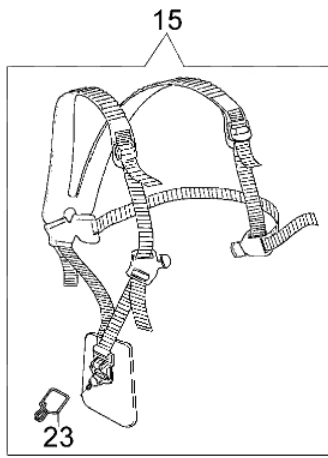

8

WALBRO WT -442C

- 5 KIT MENBRANE & GUARNIZIONI DIAPHRAGM & GASKET SET
- 3 KIT RIPARAZIONE REPAIR KIT

8

ZAMA C1Q-E7A

- 38 KIT MENBRANE & GUARNIZIONI DIAPHRAGM & GASKET SET
- 37 KIT RIPARAZIONE REPAIR KIT

Ref.Nu	Q.ty	Item number	Description	Technical bulletin
1	2	2318542	Screw	
2	1	074000147	Cover	
3	1	074000150	Repair kit	
4	1	074000238	Cover	
5	1	074000151	Diaphragm set	
6	1	2318572	Fuel pump	
7	1	095000164	Ring	
8	1	074000397	Carburetor kit C1Q-E10	
9	1	2318592	Valve	
10	1	2318191	Cover	
11	4	035000162	Screw	
12	1	093500115	Spring	
13	1	074000143	Screw H	
14	1	093500269	Screw L	
15	1	035000165	Spring	
16	1	072700214	Spring	
17	1	072700209	Shaft	
18	1	2318211	Pin	
19	1	003300209	Screw	
20	1	072700211	Shutter	
21	1	094600148	Spring	
22	1	074000240	Adjust.screw	
24	2	2318521	Screw	
25	1	2318526	Cover	
26	1	2318875	Pump	
27	1	2318874	Cover	
28	1	2318872	Shutter	
29	1	2318388	Screw	
30	1	2318412	Hooking spring	
31	1	2318387	Ring	
32	1	2318871	Shaft	
33	1	2318528	Spring	
34	1	2318532	Spring	
35	1	2318882	Screw L	
36	1	2318881	Screw H	
37	1	2318886	Repair kit	
38	1	2318885	Diaphragm set	
39	1	2318880	Cover	
40	4	2318522	Screw	
41	1	2318392	Filter	
42	1	2318535	Ring	
43	1	2318527	Screw	
45	1	003300201	Spindle	
46	1	003300202	Screw	
47	2	2318876	Screw	

Ref.Nu	O.ty	Item number	Description	Technical bulletin
1	1	4199039AR	Compl. nylon head Ø3	BT3-076-08/07
2	1	3960040R	Screw	
3	1	4174278	Plate	
4	4	3802004CR	Screw	
5	1	4174283A	Skirt w/blade	
6	1	4174275R	Blade	
7	1	61042011A	Guard assy	
8	2	4199005A	Bushing	
9	1	4199008B	Insert	
10	1	4199004	Spring	
11	1	4199031A	Nylon spool Ø3	
12	1	4199026B	Cover	BT3-076-08/07
13	1	4199046	Cover	BT3-076-08/07
14	1	61052031	Tool kit	
15	1	4179164R	Harness	
16	1	074000328	Labels kit	
17	1	61112059A	Compl. nylon head Ø3	
18	1	4095673AR	3t blade	
19	1	63019010A	Quick load nylon head Ø3	
20	1	4199048R	Spring	
21	1	4199049	Nylon spool	
22	1	61110076	Insert	
23	1	63050016	Hooking spring	
24	1	63019012A	Quick load nylon head Ø3	