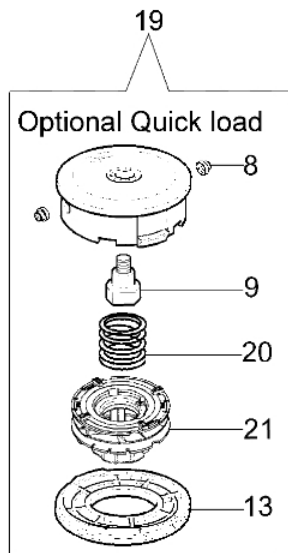

8

WALBRO WT -442C

- 5 KIT MENBRANE & GUARNIZIONI DIAPHRAGM & GASKET SET
- 3 KIT RIPARAZIONE REPAIR KIT

8

ZAMA C1Q-E7A

- 38 KIT MENBRANE & GUARNIZIONI DIAPHRAGM & GASKET SET
- 37 KIT RIPARAZIONE REPAIR KIT

Ref.Nu	Q.ty	Item number	Description	Technical bulletin
1	2	2318542	Screw	
2	1	074000147	Cover	
3	1	074000150	Repair kit	
4	1	074000238	Cover	
5	1	074000151	Diaphragm set	
6	1	2318572	Fuel pump	
7	1	095000164	Ring	
8	1	074000397	Carburetor kit C1Q-E10	
9	1	2318592	Valve	
10	1	2318191	Cover	
11	4	035000162	Screw	
12	1	093500115	Spring	
13	1	074000143	Screw H	
14	1	093500269	Screw L	
15	1	035000165	Spring	
16	1	072700214	Spring	
17	1	072700209	Shaft	
18	1	2318211	Pin	
19	1	003300209	Screw	
20	1	072700211	Shutter	
21	1	094600148	Spring	
22	1	074000240	Adjust.screw	
24	2	2318521	Screw	
25	1	2318526	Cover	
26	1	2318875	Pump	
27	1	2318874	Cover	
28	1	2318872	Shutter	
29	1	2318388	Screw	
30	1	2318412	Hooking spring	
31	1	2318387	Ring	
32	1	2318871	Shaft	
33	1	2318528	Spring	
34	1	2318532	Spring	
35	1	2318882	Screw L	
36	1	2318881	Screw H	
37	1	2318886	Repair kit	
38	1	2318885	Diaphragm set	
39	1	2318880	Cover	
40	4	2318522	Screw	
41	1	2318392	Filter	
42	1	2318535	Ring	
43	1	2318527	Screw	
45	1	003300201	Spindle	
46	1	003300202	Screw	
47	2	2318876	Screw	

Ref.Nu	O.ty	Item number	Description	Technical bulletin
1	1	4199039AR	Compl. nylon head Ø3	BT3-076-08/07
2	1	3960040R	Screw	
3	1	4174278	Plate	
4	4	3802004CR	Screw	
5	1	4174283A	Skirt w/blade	
6	1	4174275R	Blade	
7	1	61042011A	Guard assy	
8	2	4199005A	Bushing	
9	1	4199008B	Insert	
10	1	4199004	Spring	
11	1	4199031A	Nylon spool Ø3	
12	1	4199026B	Cover	BT3-076-08/07
13	1	4199046	Cover	BT3-076-08/07
14	1	61052031	Tool kit	
15	1	4179164R	Harness	
16	1	074000328	Labels kit	
17	1	61112059A	Compl. nylon head Ø3	
18	1	4095673AR	3t blade	
19	1	63019010A	Quick load nylon head Ø3	
20	1	4199048R	Spring	
21	1	4199049	Nylon spool	
22	1	61110076	Insert	
23	1	63050016	Hooking spring	
24	1	63019012A	Quick load nylon head Ø3	