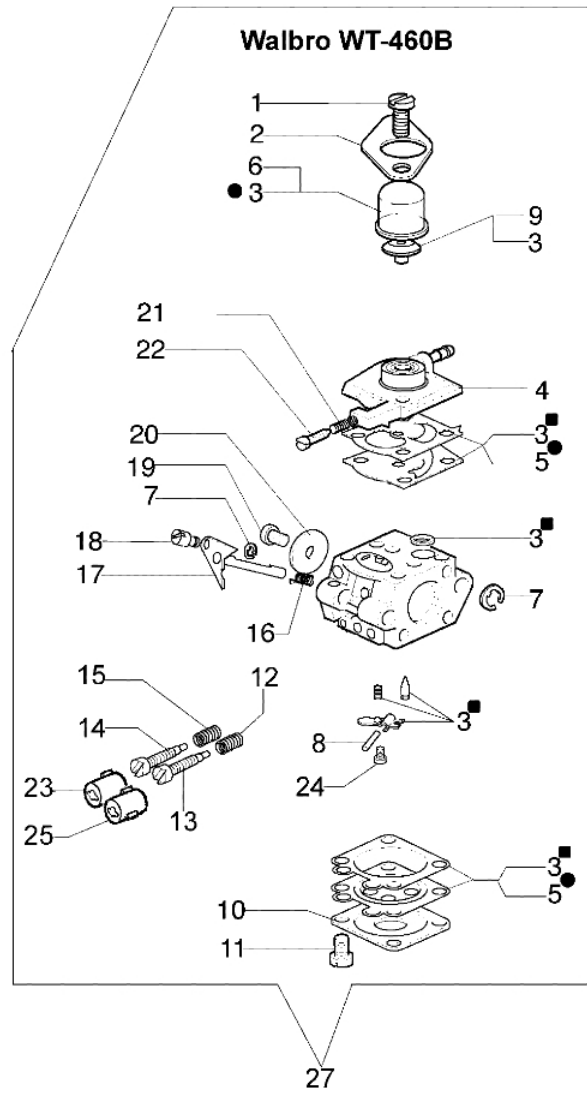

DA NOVEMBRE
FROM NOVEMBER
AB NOVEMBER
DESDE NOVIEMBRE
DEPUIS NOVEMBRE

— 2004

● 5 KIT MEMBRANE & GUARNIZIONI
DIAPHRAGM & GASKET SET

■ 3 KIT RIPARAZIONE
REPAIR KIT

Ref.Nu	O.ty	Item number	Description	Technical bulletin
1	1	074000239	Screw	
2	1	074000147	Cover	
3	1	074000150	Repair kit	
4	1	074000238	Cover	
5	1	074000151	Diaphragm set	
6	1	2318572	Fuel pump	
7	1	095000164	Ring	
8	1	003300201	Spindle	
9	1	2318592	Valve	
10	1	2318191	Cover	
11	2	035000162	Screw	
12	1	093500115	Spring	
13	1	2318699	Screw H	
14	1	2318698	Screw L	
15	1	2318880	Cover	
16	4	072700347	Spring	
17	1	072700209	Shaft	
18	1	2318211	Pin	
19	1	003300209	Screw	
20	1	072700211	Shutter	
21	1	094600148	Spring	
22	1	074000240	Adjust.screw	
23	1	2318694	Cap	
24	1	003300202	Screw	
25	1	2318695	Cap	
26	1	074000391	Starter lever	
27	1	2318690R	Carburetor WT-460B