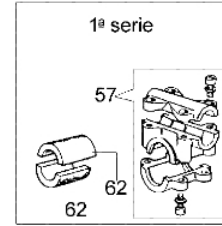

Ref.Nu	O.ty	Item number	Description	Technical bulletin
1	1	61042049	Support assy	
2	1	61040154	Absorber case assy	
4	4	61040110R	Clamp	
5	5	3914003	Nut	
6	1	2317021R	Switch	
7	2	61040111	Sleeve	
8	1	61040112	Support	
9	1	3980011	Nut	
10	1	66030012	Washer	
11	3	3801016	Screw	
12	1	61040136	Hub	
13	1	61040044	Spring	
14	1	61040135	Hub	
15	1	61042030	Knob	
16	1	4191192R	Tube Ø28	
17	1	4098116R	Drive shaft	
18	1	61040140R	Knob	
19	1	61040131R	Handle	
20	2	3960029	Screw	
21	1	4138361R	Spring	
22	1	4174245CR	Throttle lever	
23	1	4174246AR	Lever	
24	1	4138360R	Spring	
25	1	4138358R	Button	
26	1	074000296	Cable	
27	1	61040040BR	Handlebar	
28	1	4100098BR	Spring	
29	1	4138359R	Button	
30	1	3960021	Screw	
31	1	61052059R	Handlebar	
32	1	61040074AR	Screw	
33	1	4100456R	Guard	
34	1	4179089R	Flange	
35	1	3025019	Ring	
36	1	3024010R	Ring	
37	1	3035040R	Bearing	
38	1	3035040R	Bearing	
39	1	3025009	Ring	
40	1	4138311A	Ring	
41	1	61040144R	Gear case	
42	1	61040071R	Cap	
43	1	3901016	Screw	
44	1	3034218	Bearing	
45	1	61040106A	Pin	
46	1	3034012R	Bearing	
47	1	3025022	Ring	
48	1	3050018R	Seal ring	
49	1	61040066	Spacer	
50	1	61040145R	Hub	
51	1	61042032BR	Bevel gear Ø28	
52	1	61040133	Bevel gear set	
53	1	3901008	Screw	
54	1	3960071	Screw	
55	1	3801016	Screw	
56	1	074000301	Throttle cable	
57	1	074000183R	Clamp	
58	1	61250066R	Bevel gear Ø28	
59	1	61250054R	Pin	
60	1	61110074R	Guard	
61	1	61110075R	Nut	
62	2	07400035R	AV-mount