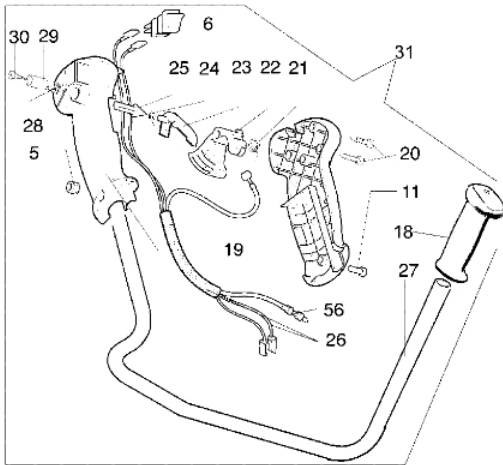

Ref.Nu	O.ty	Item number	Description	Technical bulletin
1	1	61042049	Support assy	
2	1	61040154	Absorber case assy	
4	4	61040110R	Clamp	
5	5	3914003	Nut	
6	1	2317021R	Switch	
7	2	61040111	Sleeve	
8	1	61040112	Support	
9	1	3980011	Nut	
10	1	66030012	Washer	
11	3	3801016	Screw	
12	1	61040136	Hub	
13	1	61040044	Spring	
14	1	61040135	Hub	
15	1	61042030	Knob	
16	1	4191192R	Tube Ø28	
17	1	4098116R	Drive shaft	
18	1	61040140R	Knob	
19	1	61040131R	Handle	
20	2	3960029	Screw	
21	1	4138361R	Spring	
22	1	4174245CR	Throttle lever	
23	1	4174246AR	Lever	
24	1	4138360R	Spring	
25	1	4138358R	Button	
26	1	074000296	Cable	
27	1	61040040BR	Handlebar	
28	1	4100098BR	Spring	
29	1	4138359R	Button	
30	1	3960021	Screw	
31	1	61052059R	Handlebar	
32	1	61040074AR	Screw	
33	1	4100456R	Guard	
34	1	4179089R	Flange	
35	1	3025019	Ring	
36	1	3024010R	Ring	
37	1	3035040R	Bearing	
38	1	3035040R	Bearing	
39	1	3025009	Ring	
40	1	4138311A	Ring	
41	1	61040144R	Gear case	
42	1	61040071R	Cap	
43	1	3901016	Screw	
44	1	3034218	Bearing	
45	1	61040106A	Pin	
46	1	3034012R	Bearing	
47	1	3025022	Ring	
48	1	3050018R	Seal ring	
49	1	61040066	Spacer	
50	1	61040145R	Hub	
51	1	61042032BR	Bevel gear Ø28	
52	1	61040133	Bevel gear set	
53	1	3901008	Screw	
54	1	3960071	Screw	
55	1	3801016	Screw	
56	1	074000301	Throttle cable	
57	1	074000183R	Clamp	
58	1	61250066R	Bevel gear Ø28	
59	1	61250054R	Pin	
60	1	61110074R	Guard	
61	1	61110075R	Nut	
62	2	07400035R	AV-mount