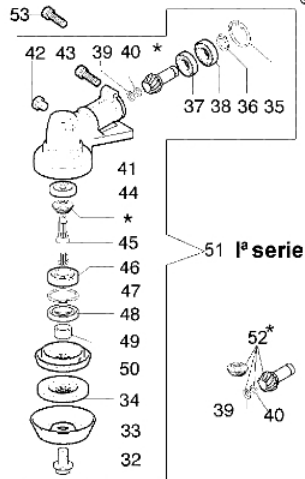

740 T Brushcutter - Starter assy and clutch

Ref.Nu	O.ty	Item number	Description	Technical bulletin
1	1	3912009	Nut	
2	4	61052008R	Screw	
3	1	004000132R	Spring	
4	1	4098073R	Starter rope	
5	1	072700085BR	Pulley	
6	1	094600041AR	Screw	
7	1	3918005	Washer	
8	1	072700089	Bushing	
9	1	093500397	Starter handle	
10	1	006000829	Washer	
11	1	072700468AR	Starter assy	
12	1	072700235	Nut	
13	1	005000361	Washer	
14	2	072700087	Pawl	
15	2	072700088R	Spring	
16	2	3026004	Ring	
17	1	072700466	Clutch driver	
18	1	074000378R	Flywheel	
19	1	3818011A	Washer	
20	1	3916010	Washer	
21	1	072700072	Support	
22	1	3801010R	Screw	
23	1	094600169	Spring	
24	1	094600097A	Spark plug cap	
25	1	072700391R	Ignition coil	
26	1	4179087A	Cable	
27	2	006000064	Screw	
28	2	3833073	Washer	
29	1	3801022	Screw	
30	1	074000244A	Sleeve	
31	1	074000212R	Cover	
32	4	3801011	Screw	
33	4	072700189	Washer	
34	1	074000027	AV-mount	
35	1	074000030	Ring	
36	1	3024015	Ring	
37	1	4191153AR	Clutch	
38	1	072700472AR	Starter case	
39	4	61052005	Screw	
40	1	3035019R	Bearing	
41	1	3025022	Ring	
42	1	4191030R	Clutch drum	
43	1	4191028R	Spring	
44	2	072700188	Washer	
45	2	4191027ER	Pin	

Ref.Nu	O.ty	Item number	Description	Technical bulletin
1	1	4199039AR	Compl. nylon head Ø3	BT3-076-08/07
2	1	3960040R	Screw	
3	1	4174278	Plate	
4	4	3802004CR	Screw	
5	1	4174283A	Skirt w/blade	
6	1	4174275R	Blade	
7	1	61042011A	Guard assy	
8	2	4199005A	Bushing	
9	1	4199008B	Insert	
10	1	4199004	Spring	
11	1	4199031A	Nylon spool Ø3	
12	1	4199026B	Cover	BT3-076-08/07
13	1	4199046	Cover	BT3-076-08/07
14	1	61052031	Tool kit	
15	1	4179164R	Harness	
16	1	074000328	Labels kit	
17	1	61112059A	Compl. nylon head Ø3	
18	1	4095673AR	3t blade	
19	1	63019010A	Quick load nylon head Ø3	
20	1	4199048R	Spring	
21	1	4199049	Nylon spool	
22	1	61110076	Insert	
23	1	63050016	Hooking spring	
24	1	63019012A	Quick load nylon head Ø3	