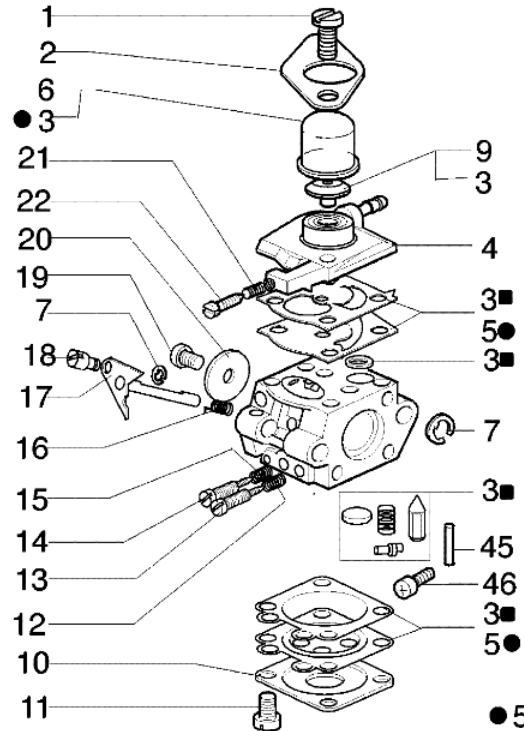

8

WALBRO WT -442C

- 5 KIT MENBRANE & GUARNIZIONI DIAPHRAGM & GASKET SET
- 3 KIT RIPARAZIONE REPAIR KIT

8