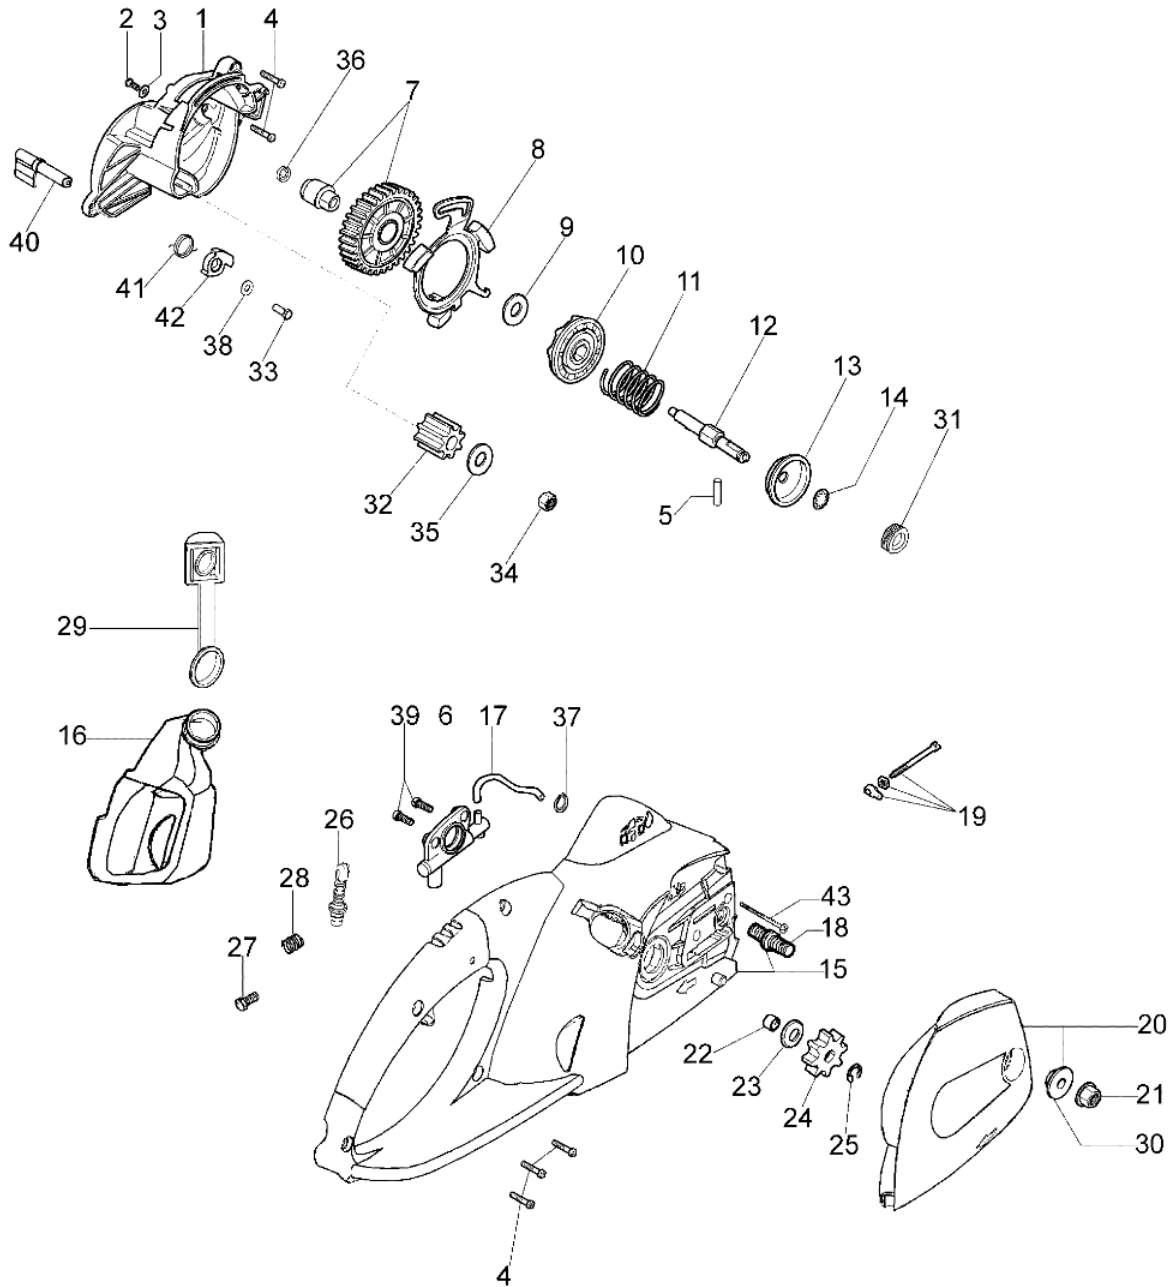

Ref.Nu	O.ty	Item number	Description	Technical bulletin
1	1	51020007R	Support	
2	1	3801008	Screw	
3	1	3918010R	Washer	
4	15	3960057R	Screw	
5	2	3033019	Roller	
6	1	50050020R	Oil pump	
7	1	51022014R	Compl. gear	BT4-134-06/09
8	1	51020023R	Flange	
9	1	3064032	Washer	
10	1	51020014R	Shaft joint	
11	1	51020013R	Spring	
12	1	51020022R	Shaft	BT4-134-06/09
13	1	51010004R	Washer	
14	1	3868003R	Retainer washer	
15	1	51020009R	Motor housing	
16	1	51020036R	Tank	
17	1	51020017R	Hose	
18	1	51010016	Stud	
19	1	011500462	Chain tensioner	
20	1	51020029R	Chain cover	
21	1	50010148R	Nut	
22	1	3035230	Bearing	
23	1	51020077R	Washer	
24	1	51020100R	Sprocket	
25	1	3026013	Ring	
26	1	51020016R	Hose	
27	1	50170149R	Oil filter	
28	1	51020113R	Spring	
29	1	51020026R	Cap	
30	1	51010040	Insert	
31	1	51020078R	Worm gear	
32	1	51020021R	Sprocket	
33	1	320000004	Screw	
34	1	018100045	Nut	
35	2	3064035	Washer	
36	1	3868003R	Retainer washer	
37	1	3024005R	Snap ring	
38	1	3916022R	Washer	
39	1	3960059AR	Screw	
40	1	51020090R	Lever	
41	1	51020092R	Spring	
42	1	51020091R	Lever	
43	2	3960014	Screw	

Ref.Nu	Q.ty	Item number	Description	Technical bulletin
1	1	093500313	Bar 14" - cm 35	
2	1	004001108	Bar 16" - cm 41	
3	1	51010103R	Chain .3/8 x .050 (1.3mm) - 50 links	
4	1	50050093R	Chain .3/8 x .050 (1.3mm) - 57 links	
5	1	1144038	Bar cover	
6	1	2304073	Wrench 13x19	
7	1	51022011	Labels kit	