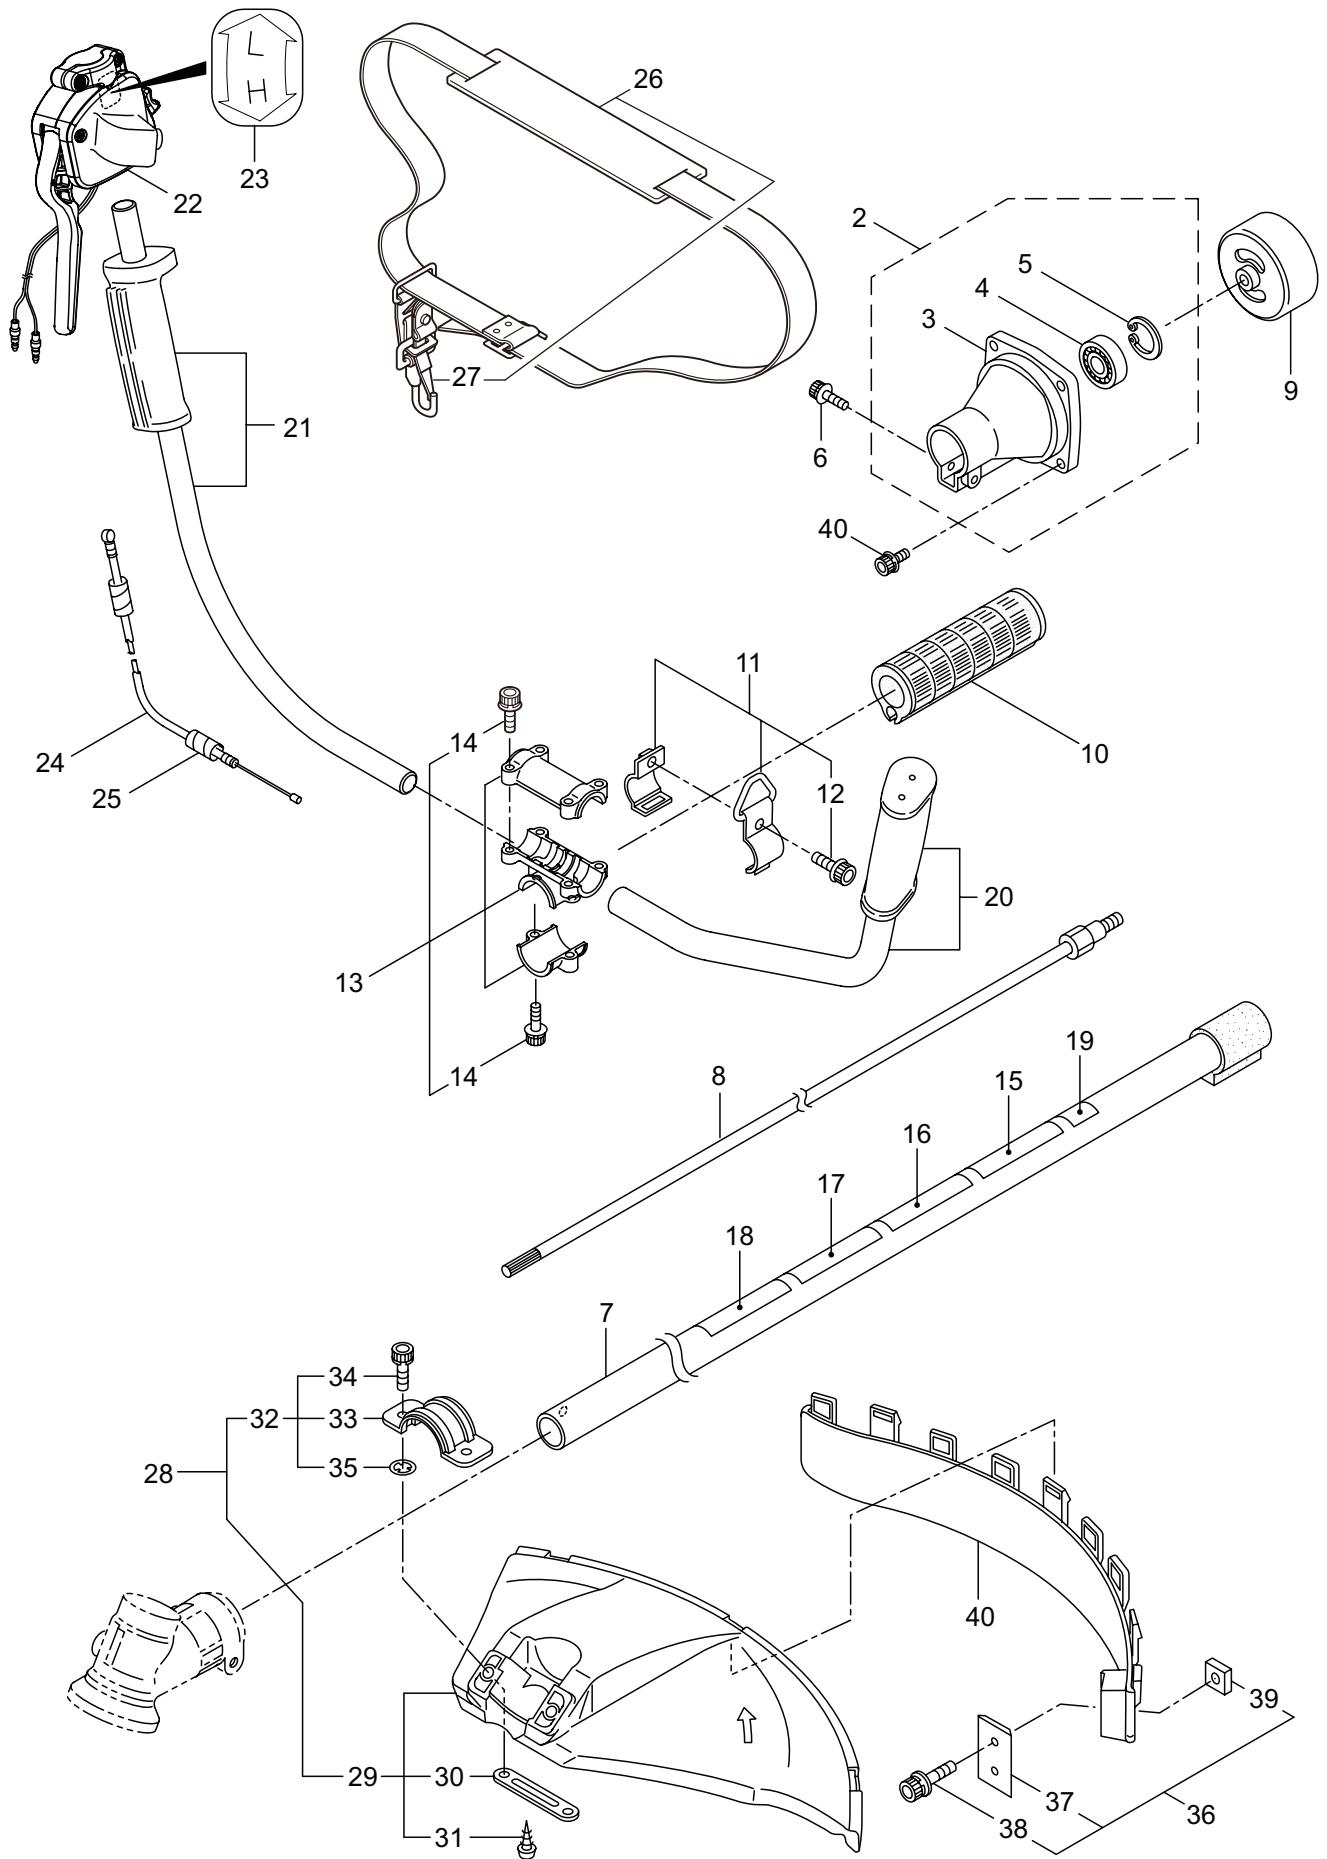

PARTS LIST

WX21

CONTENTS

1. MAIN BODY	1 ~ 2
2. GEARCASE.....	3 ~ 4
3. ENGINE.....	5 ~ 8
4. CARBURETOR, FUEL TANK	9 ~ 10
5. ACCESSORIES	11 ~ 12

2017. 12.

P/N 524581

1. WX21
MAIN BODY

Ref. No.	Part No.	Part Name	Q'ty	Remarks
1-1	364743	WX21	1	
1-2	221473	Clutch Case Ass'y	1	Incl.3-5
1-3	221474	Clutch Case	1	
1-4	016405	Bearing	1	#6200ZZ
1-5	013825	Snap Ring	1	#30
1-6	261612	Cap Screw	1	M5x30
1-7	223252	Driveshaft Tube	1	
1-8	226399	Driveshaft Ass'y	1	
1-9	229091	Clutch Drum	1	
1-10	215532	Shaft Grip	1	
1-11	215533	Hanging Bracket Ass'y	1	Incl.12
1-12	261762	Cap Screw	1	M5x14
1-13	231879	Bracket Ass'y	1	Incl.14
1-14	261246	Cap Screw	6	M5x25
1-15	238751	Label	1	MADE IN JAPAN
1-16	238693	Label	1	WARNING
1-17	238720	Label	1	CAIMAN
1-18	241321	Label	1	WX21
1-19	228043	Label	1	112dBA
1-20	237718	Handle Ass'y-Left	1	
1-21	236358	Handle Ass'y-Right	1	
1-22	236356	Throttle Trigger	1	
1-23	237241	Label	1	
1-24	235748	Throttle Wire	1	
1-25	234549	Tube	1	660L
1-26	220533	Hanging Strap Ass'y	1	Incl.27
1-27	231657	Hook	1	
1-28	235690	Safety Cover Ass'y	1	Incl.29-35
1-29	235691	Safety Cover Ass'y	1	Incl.30,31
1-30	227819	Bracket	1	
1-31	221580	Screw	1	4x8
1-32	232076	Bracket Ass'y	1	Incl.33-35
1-33	227820	Bracket	1	
1-34	220632	Cap Screw	2	M6x30
1-35	231704	Washer	2	6x13xt1.0
1-36	231882	String Cutter Ass'y	1	Incl.37-39
1-37	230747	String Cutter	1	
1-38	261250	Cap Screw	1	M5x20
1-39	228325	Nut	1	
1-40	231033	Cover Extention	1	
1-41	261250	Cap Screw	4	M5x20

2. WX21
GEARCASE

Ref. No.	Part No.	Part Name	Q'ty	Remarks
2-1	232070	Gearcase Ass'y	1	Incl.2-16
2-2	226284	Gearcase	1	
2-3	225897	Bolt	1	M6x8
2-4	226285	Bearing	1	#626
2-5	227108	Gear Set	1	
2-6	112184	Bearing	1	#6000DDU
2-7	054676	Snap Ring	1	#26
2-8	225898	Collar	1	10x16xt2.6
2-9	226286	Bearing	1	#609ZZ
2-10	228477	Snap Ring	1	#9
2-11	140270	Snap Ring	1	#24
2-12	261246	Cap Screw	1	M5x25
2-13	225891	Boss Adapter	1	
2-14	225892	Blade Boss B	1	
2-15	225893	Nut	1	M8
2-16	219087	Cap Screw	1	M5x10