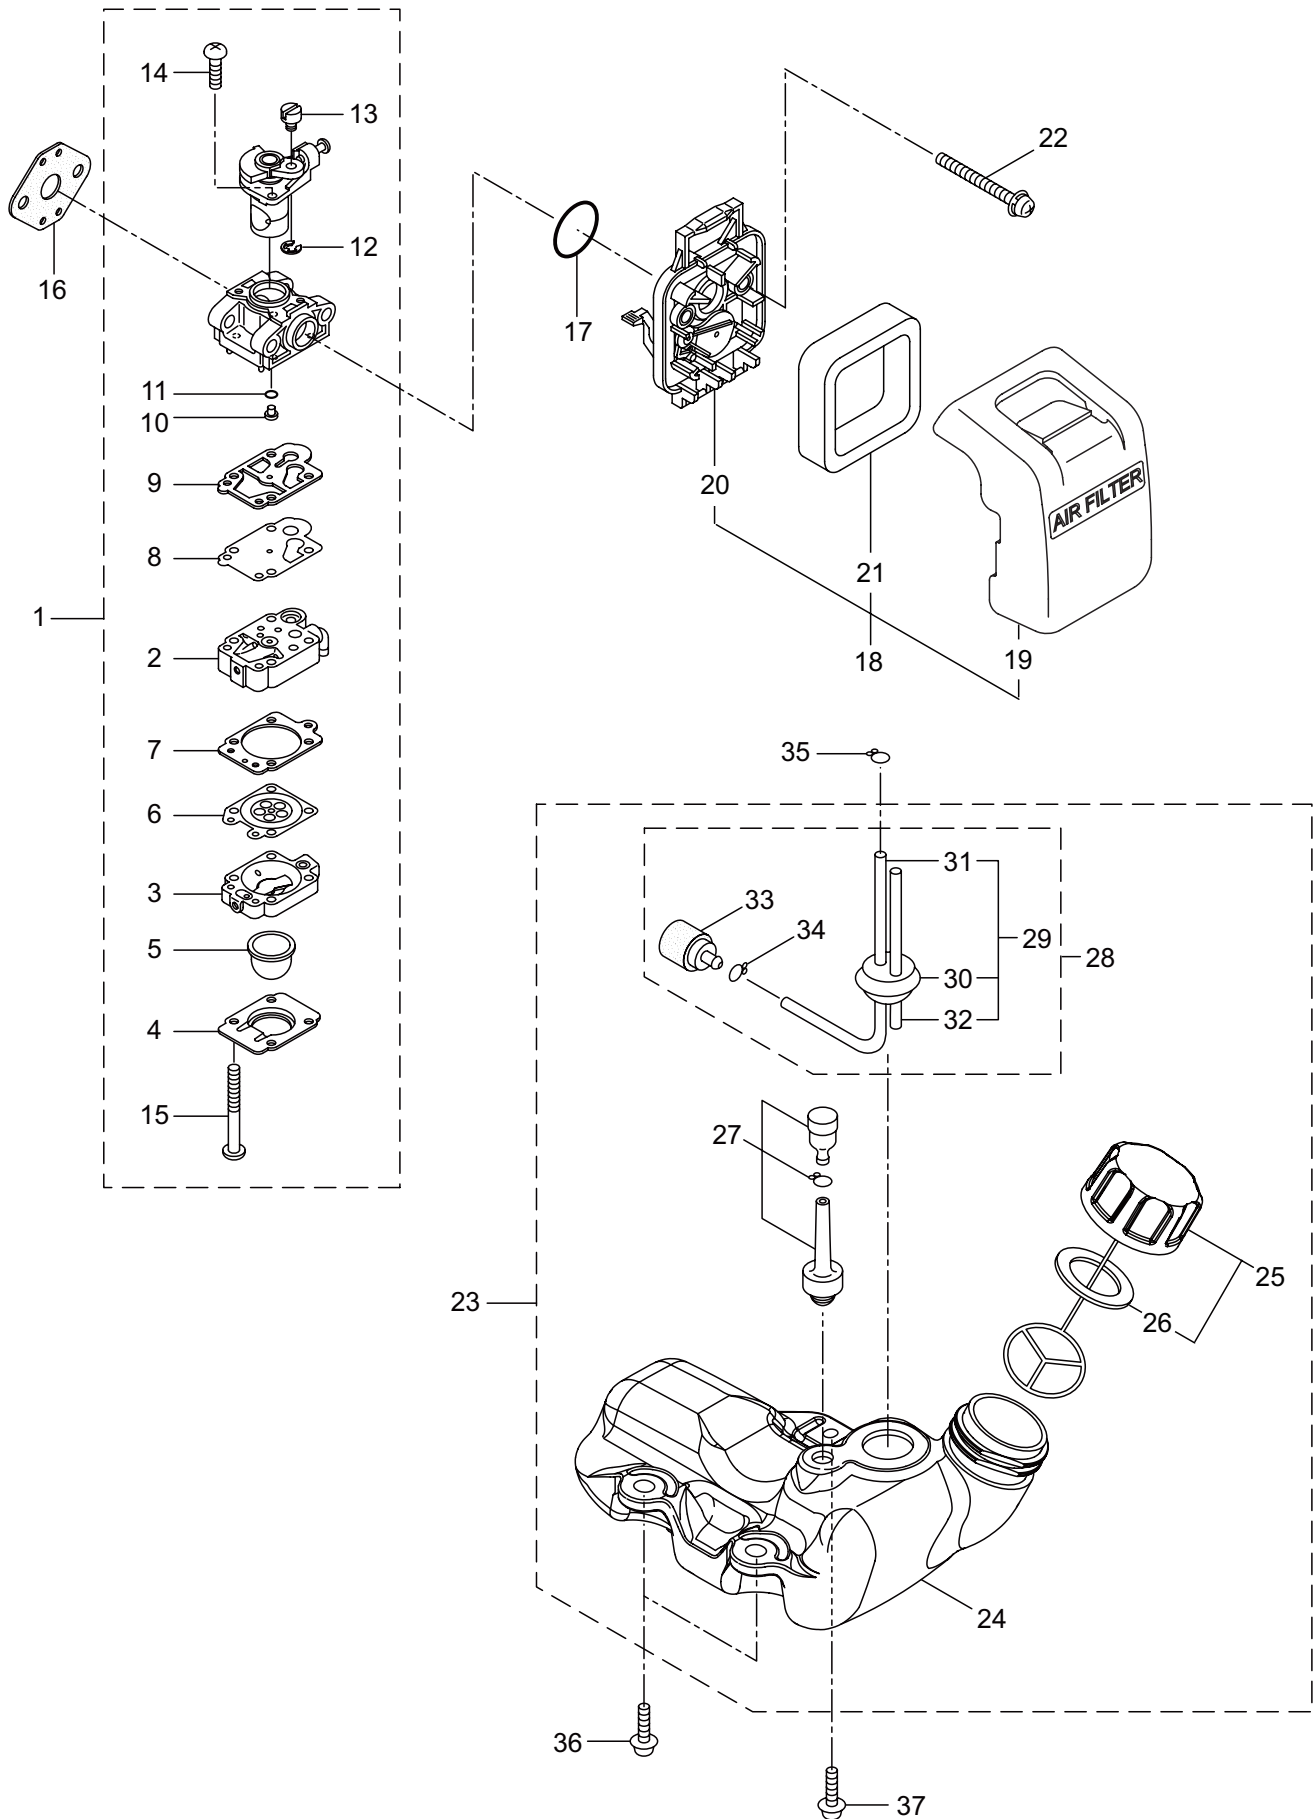

4. WX21
CARBURETOR, FUEL TANK

Ref. No.	Part No.	Part Name	Q'ty	Remarks
4-1	276662	Carburertor Ass'y	1	Incl.2-15 New Gasket required
4-2	274472	Pump Body	1	
4-3	262991	Purge Body	1	
4-4	262992	Cover Plate	1	
4-5	261874	Primer Bulb	1	
4-6	283905	Diaphragm, Meterring	1	
4-7	262993	Gasket	1	
4-8	262994	Diaphragm,Fuel Pump	1	
4-9	282576	Gasket	1	
4-10	285030	Main Jet	1	
4-11	261871	O-Ring	1	
4-12	261876	E-Ring	1	
4-13	261658	Swivel	1	
4-14	264682	Screw	2	
4-15	262996	Screw	4	
4-16	261864	Gasket	1	
4-17	264691	O-Ring	1	
4-18	277926	Cleaner Ass'y	1	Incl.19-21
4-19	277554	Cover	1	
4-20	266433	Housing	1	
4-21	264695	Filter	1	
4-22	269834	Screw	2	
4-23	276798	Fuel Tank Ass'y	1	Incl.24-34
4-24	273516	Fuel Tank	1	
4-25	275306	Fuel Tank Cap Ass'y	1	Incl.26
4-26	274875	Gasket	1	
4-27	261696	Breather Ass'y	1	
4-28	265752	Fuel Pipe Pick-up Ass'y	1	Incl.29-34
4-29	264031	Fuel Pipe Ass'y	1	Incl.30-32
4-30	261115	Grommet	1	
4-31	261690	Fuel Pipe	1	160L
4-32	263038	Return Pipe	1	3x6x85L
4-33	264653	Filter Ass'y	1	
4-34	261117	Clip	1	
4-35	261117	Clip	1	
4-36	269828	Screw	2	M5x16
4-37	281208	Screw	1	M5x16