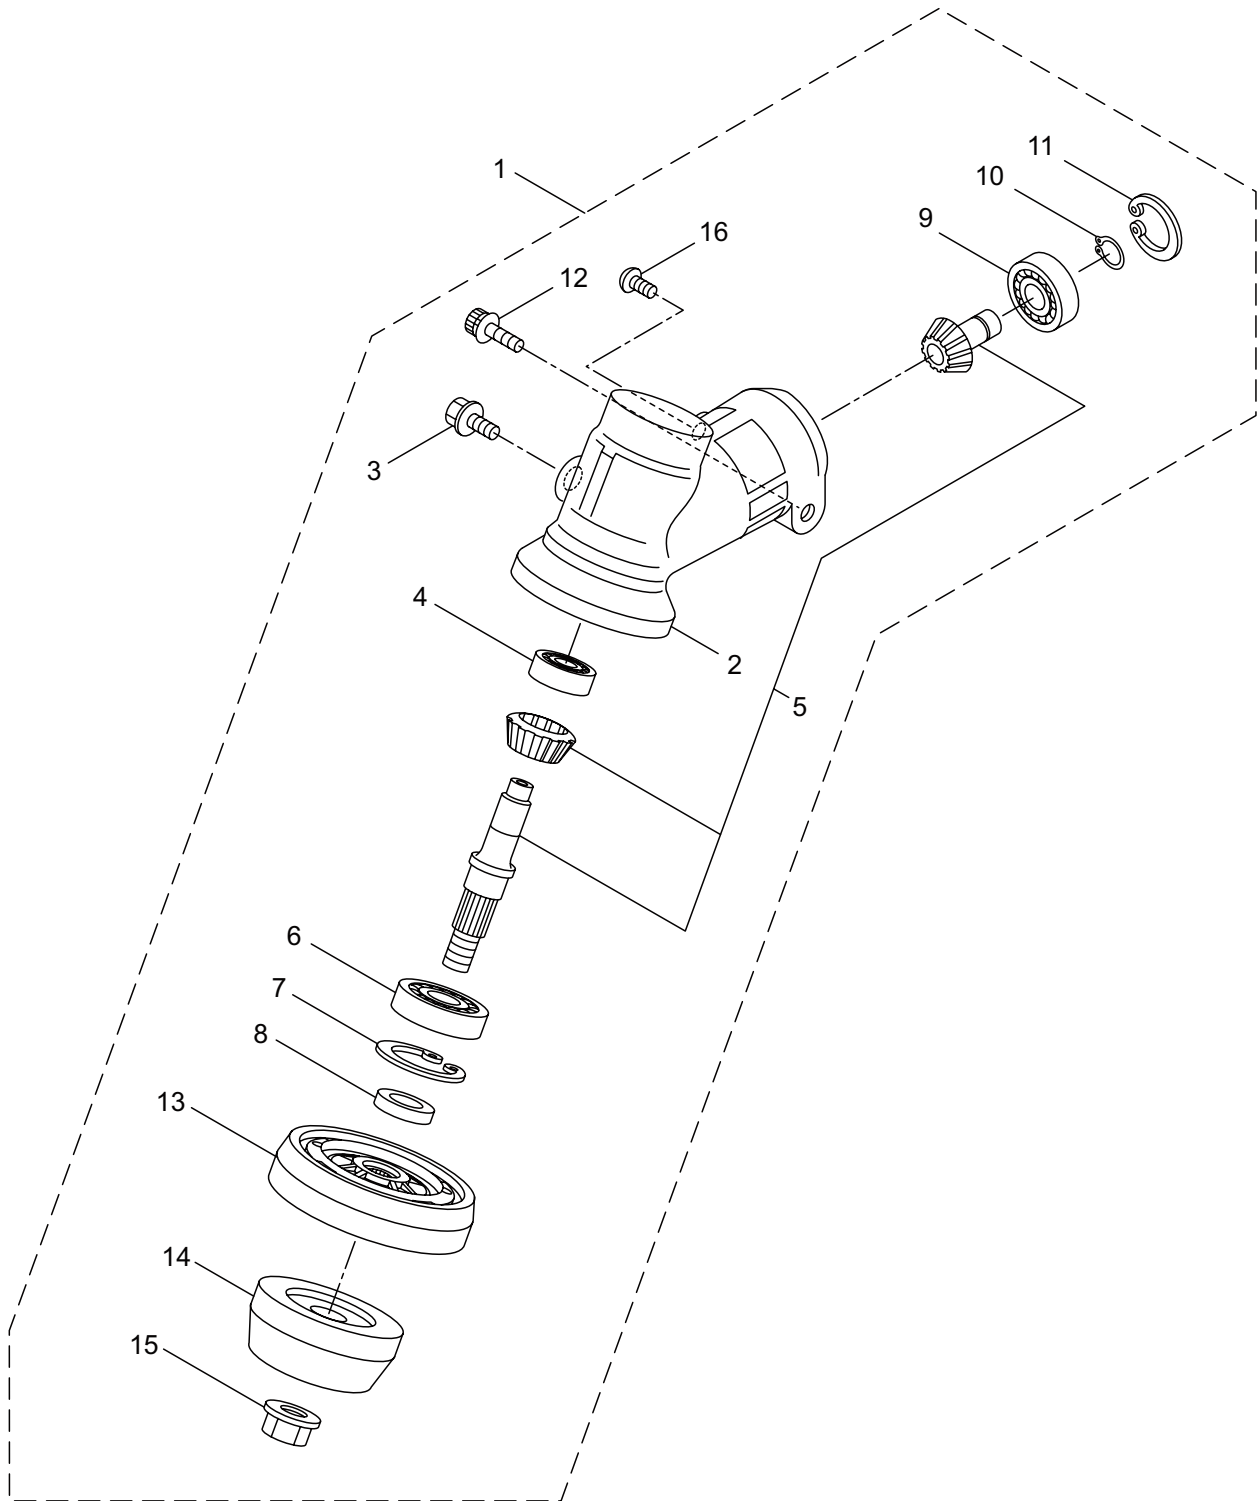

PARTS LIST

WX21

CONTENTS

1. MAIN BODY	1 ~ 2
2. GEARCASE.....	3 ~ 4
3. ENGINE.....	5 ~ 8
4. CARBURETOR, FUEL TANK	9 ~ 10
5. ACCESSORIES	11 ~ 12

2017. 12.

P/N 524581

1. WX21
MAIN BODY

Ref. No.	Part No.	Part Name	Q'ty	Remarks
1-1	364743	WX21	1	
1-2	221473	Clutch Case Ass'y	1	Incl.3-5
1-3	221474	Clutch Case	1	
1-4	016405	Bearing	1	#6200ZZ
1-5	013825	Snap Ring	1	#30
1-6	261612	Cap Screw	1	M5x30
1-7	223252	Driveshaft Tube	1	
1-8	226399	Driveshaft Ass'y	1	
1-9	229091	Clutch Drum	1	
1-10	215532	Shaft Grip	1	
1-11	215533	Hanging Bracket Ass'y	1	Incl.12
1-12	261762	Cap Screw	1	M5x14
1-13	231879	Bracket Ass'y	1	Incl.14
1-14	261246	Cap Screw	6	M5x25
1-15	238751	Label	1	MADE IN JAPAN
1-16	238693	Label	1	WARNING
1-17	238720	Label	1	CAIMAN
1-18	241321	Label	1	WX21
1-19	228043	Label	1	112dBA
1-20	237718	Handle Ass'y-Left	1	
1-21	236358	Handle Ass'y-Right	1	
1-22	236356	Throttle Trigger	1	
1-23	237241	Label	1	
1-24	235748	Throttle Wire	1	
1-25	234549	Tube	1	660L
1-26	220533	Hanging Strap Ass'y	1	Incl.27
1-27	231657	Hook	1	
1-28	235690	Safety Cover Ass'y	1	Incl.29-35
1-29	235691	Safety Cover Ass'y	1	Incl.30,31
1-30	227819	Bracket	1	
1-31	221580	Screw	1	4x8
1-32	232076	Bracket Ass'y	1	Incl.33-35
1-33	227820	Bracket	1	
1-34	220632	Cap Screw	2	M6x30
1-35	231704	Washer	2	6x13xt1.0
1-36	231882	String Cutter Ass'y	1	Incl.37-39
1-37	230747	String Cutter	1	
1-38	261250	Cap Screw	1	M5x20
1-39	228325	Nut	1	
1-40	231033	Cover Extention	1	
1-41	261250	Cap Screw	4	M5x20

2. WX21
GEARCASE

Ref. No.	Part No.	Part Name	Q'ty	Remarks
2-1	232070	Gearcase Ass'y	1	Incl.2-16
2-2	226284	Gearcase	1	
2-3	225897	Bolt	1	M6x8
2-4	226285	Bearing	1	#626
2-5	227108	Gear Set	1	
2-6	112184	Bearing	1	#6000DDU
2-7	054676	Snap Ring	1	#26
2-8	225898	Collar	1	10x16xt2.6
2-9	226286	Bearing	1	#609ZZ
2-10	228477	Snap Ring	1	#9
2-11	140270	Snap Ring	1	#24
2-12	261246	Cap Screw	1	M5x25
2-13	225891	Boss Adapter	1	
2-14	225892	Blade Boss B	1	
2-15	225893	Nut	1	M8
2-16	219087	Cap Screw	1	M5x10