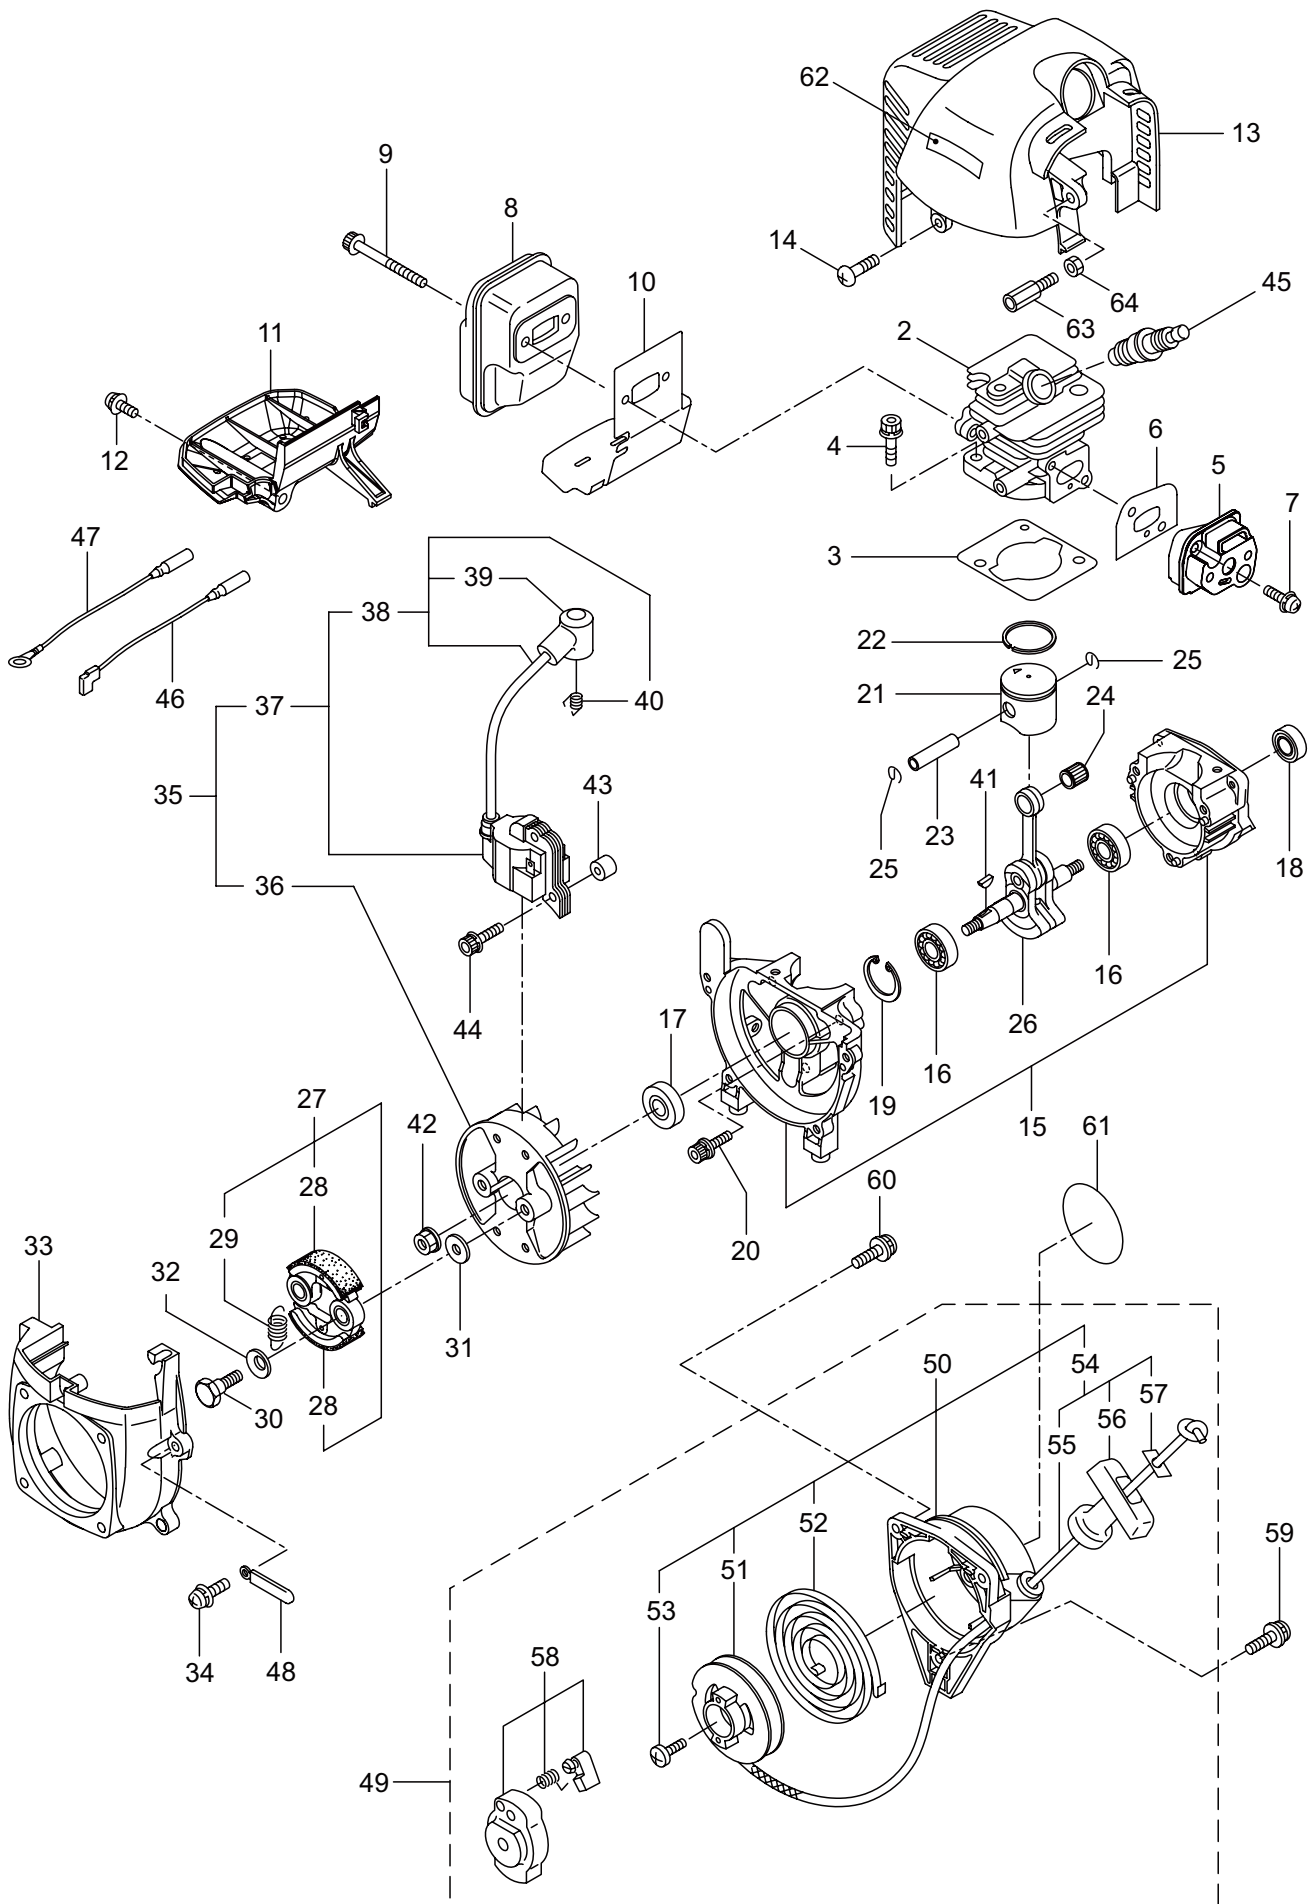

3. WX21 ENGINE

Ref. No.	Part No.	Part Name	Q'ty	Remarks
3-1	875198	Engine	1	EE203/05
3-2	289667	Cylinder	1	New gasket required
3-3	289643	Gasket	1	
3-4	267290	Cap Screw	2	M5x20
3-5	272744	Insulator	1	New gasket required
3-6	267049	Gasket	1	
3-7	269826	Screw	2	M5x25
3-8	275634	Muffler Comp	1	
3-9	266402	Cap Screw	2	M5x55
3-10	273262	Gasket	1	
3-11	273519	Under Cover	1	
3-12	269827	Screw	1	M5x16
3-13	273042	Top Cover	1	
3-14	280144	Tapping Screw	1	
3-15	273674	Crankcase	1	
3-16	280488	Bearing	2	PPL 6001
3-17	261492	Oil Seal	1	ISCD12287
3-18	261386	Oil Seal	1	ISCD12227
3-19	055185	Snap Ring	1	#28
3-20	261612	Cap Screw	3	M5x30
3-21	289671	Piston	1	
3-22	261158	Piston Ring	1	
3-23	261036	Piston Pin	1	
3-24	288520	Bearing, Needle	1	
3-25	261576	Clip,Piston	2	
3-26	267193	Crankshaft/Conn.Rod Ass'y	1	
3-27	269168	Clutch Ass'y	1	Incl.28,29
3-28	269169	Clutch Shoe	2	(2)required
3-29	269173	Spring, Clutch	1	
3-30	269647	Clutch Bolt	2	
3-31	269175	Washer	2	6.1x15x1.6
3-32	261777	Wave Washer	2	
3-33	283386	Fan Cover	1	
3-34	269831	Screw	4	M5x20
3-35	272066	Magneto Ass'y	1	Incl.36-40
3-36	261356	Rotor/Fan	1	
3-37	272067	Ignition Coil Ass'y	1	Incl.38-40
3-38	272068	Spark Plug Wire Ass'y	1	Incl.39,40
3-39	261074	Plug Boot	1	
3-40	261075	Connector	1	
3-41	261076	Woodruff Key	1	3x10
3-42	261417	Nut,Rotor	1	M8
3-43	280381	Spacer	2	
3-44	261256	Cap Screw	2	M4x25
3-45	288264	Spark Plug	1	BPMR8Y