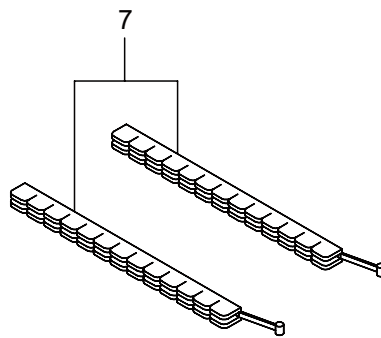

5. WX21
ACCESSORIES

Ref. No.	Part No.	Part Name	Q'ty	Remarks
5-1	210418	Box Spanner	1	13x19x(+)
5-2	022865	Double-ended Wrench	1	8x10
5-3	210181	Lever Handle	1	3.5x170L
5-4	219432	Wrench	1	4mm
5-5	219433	Wrench	1	5mm
5-6	227509	Mowing Blade	1	
5-7	220534	Blade Cover	1	
5-8	241325	Instruction Manual	1	WX21/24/30/42